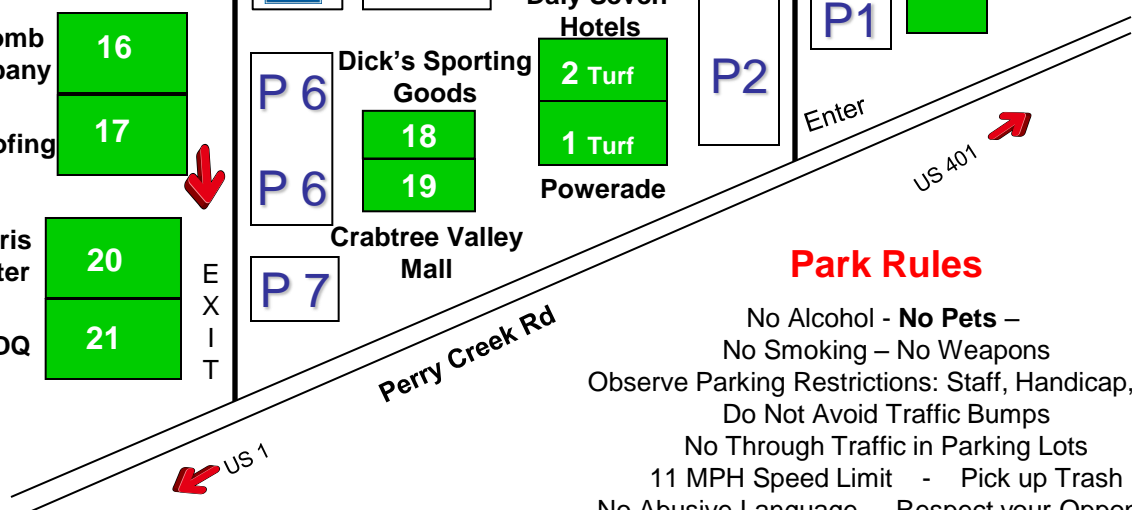

Greenway Access

PRIVATE PROPERTY

WRAL Soccer Park
 7700 Perry Creek Rd
 Raleigh, NC 27616
Weather Hot Line presented by
WakeMed Health & Hospitals
 919-248-9516
 Fall 2014

CASL CAPITAL AREA SOCCER LEAGUE - EST 1974

Park Rules

- No Alcohol - No Pets -
- No Smoking - No Weapons
- Observe Parking Restrictions: Staff, Handicap, etc.
- Do Not Avoid Traffic Bumps
- No Through Traffic in Parking Lots
- 11 MPH Speed Limit - Pick up Trash
- No Abusive Language - Respect your Opponent
- Failure to comply with Park Rules may result in Visitation or Driving suspension/towing/etc.
- Field Seating Rule for Challenge and Recreation - See CASL Rule Book about turf fields
- All other fields, home team chooses.

From Raleigh/Cary: From I-440, exit Capital Blvd at Exit 11. From I-540, exit Capital Blvd toward Toward Wake Forest - Proceed up Capital Blvd to Perry Creek Rd (right) & Durant Rd. (left). - Turn Right onto Perry Creek Rd and go .7 miles to WRAL Soccer Park; fields on left.

From Wake Forest & Points North: Go South on US 1 past Wake Forest. At intersection with Durant Rd (right) and Perry Creek Rd (left), turn left. Go .7 miles to WRALSoccer Park; fields on left.