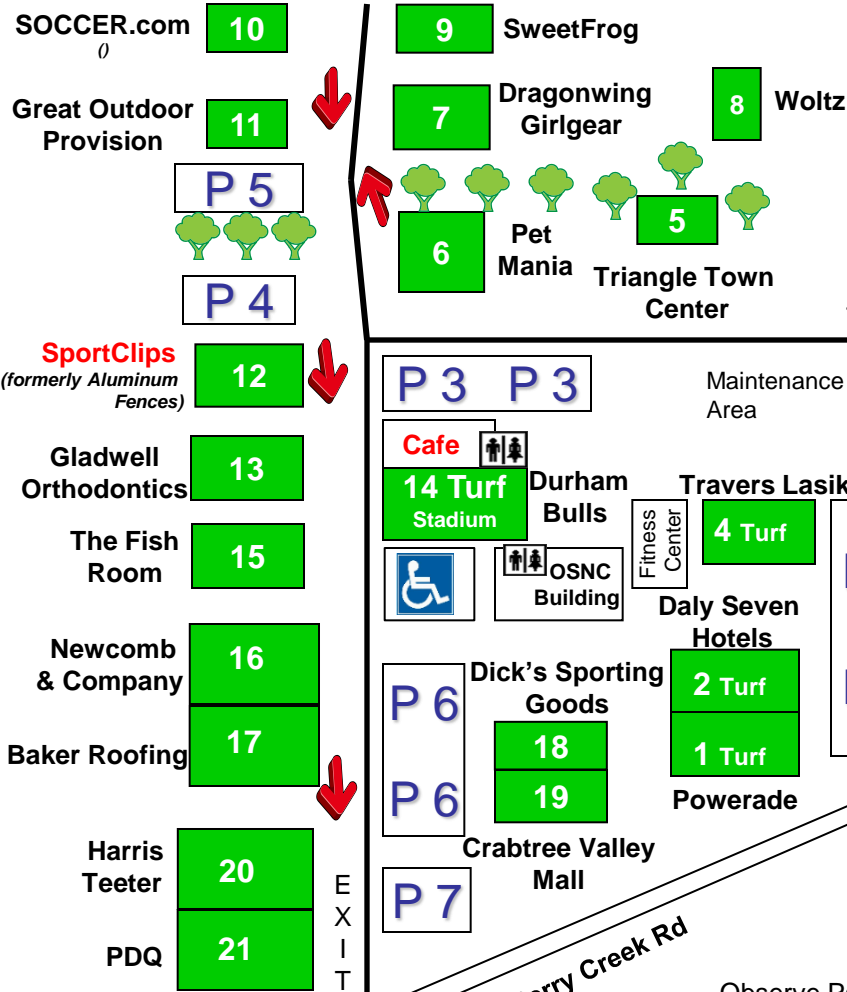

Greenway Access

PRIVATE PROPERTY

WRAL Soccer Park
 7700 Perry Creek Rd
 Raleigh, NC 27616
Weather Hot Line presented by
WakeMed Health & Hospitals
 919-248-9516
 Fall 2014

CASL CAPITAL AREA SOCCER LEAGUE - EST 1974

Park Rules

- No Alcohol - No Pets -
- No Smoking - No Weapons
- Observe Parking Restrictions: Staff, Handicap, etc.
- Do Not Avoid Traffic Bumps
- No Through Traffic in Parking Lots
- 11 MPH Speed Limit - Pick up Trash
- No Abusive Language - Respect your Opponent
- Failure to comply with Park Rules may result in Visitation or Driving suspension/towing/etc.
- Field Seating Rule for Challenge and Recreation - See CASL Rule Book about turf fields
- All other fields, home team chooses.

From Raleigh/Cary: From I-440, exit Capital Blvd at Exit 11. From I-540, exit Capital Blvd toward Toward Wake Forest - Proceed up Capital Blvd to Perry Creek Rd (right) & Durant Rd. (left). - Turn Right onto Perry Creek Rd and go .7 miles to WRAL Soccer Park; fields on left.

From Wake Forest & Points North: Go South on US 1 past Wake Forest. At intersection with Durant Rd (right) and Perry Creek Rd (left), turn left. Go .7 miles to WRALSoccer Park; fields on left.